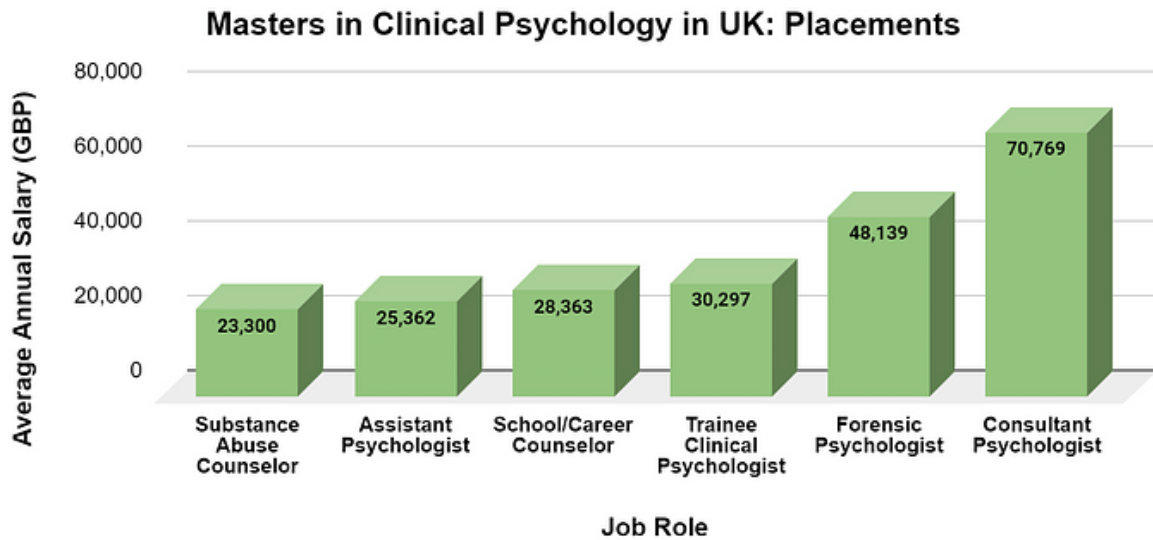

One of the most important things to note is that mere completion of a Masters in Clinical Psychology does not qualify you for clinical practice in the UK. For a career as an independent practising clinical psychologist, you will need to have a minimum of three years of a doctorate in clinical psychology which is HCPC (Health Care Professionals Council) approved. However, this does not mean that you cannot work at all. With a master's degree, you can apply for assisting roles like assistant psychologists or work under a practising clinical psychologist.

Job Profile	Average Annual Salary (GBP)	Average Annual Salary (INR)
Assistant Psychologist	25,362	21,57,192
Trainee Clinical Psychologist	30,297	25,76,943
Consultant Psychologist	70,769	60,19,332
Substance Abuse Counsellor	23,300	19,81,806
Forensic Psychologist	48,139	40,94,514